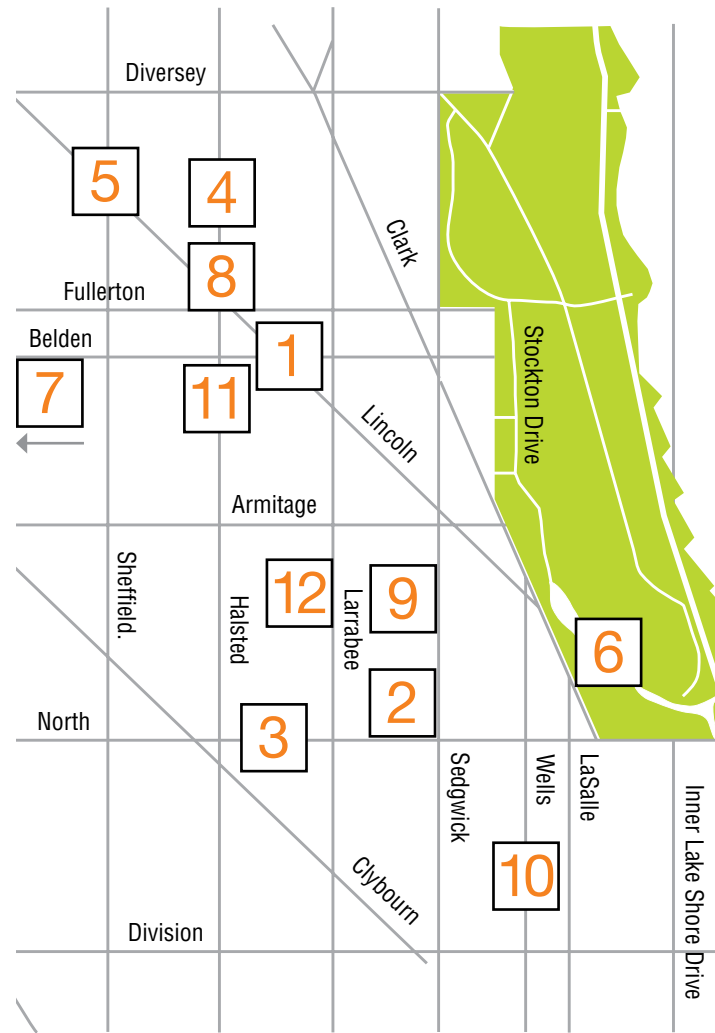

Artist Locations

- 1  **RON GARD**
2301 N. Orchard
John Barleycorn
- 2  **TED SITTING CROW GARNER**
1701 N. Cleveland (St. Michael's Church)
The Honorable Vi Daley
- 3  **MICHAEL GRUCZA**
1601 N. Orchard
General Iron
- 4  **TERRENCE KARPOWICZ**
901 W. Lill
Alderman Michele Smith
- 5  **RICHARD KIEBD AJ**
2600 N. Sheffield
Lincoln Park Chamber of Commerce
- 6  **GARY KULAK**
40 W. LaSalle Drive
Old Town Triangle Association
- 7  **MICKI LEMIEUX**
1171 W. Belden (Oscar Mayer Magnet School)
Sheffield Neighborhood Association
- 8  **PAT MCDONALD**
2400 N. Halsted
Wrightwood Neighbors Association
- 9  **J. CHRISTOPHER NEWMAN**
1858 N. Mohawk
Susan and Harry Seigle
- 10  **JACI WILLIS**
1449 N. Wells
Old Town Merchants & Residents Association
- 11  **SHENCHENG XU**
758 W. Belden
DePaul University
- 12  **CHARLES YOST**
1956 N. Larrabee
A. Finkl & Sons

Lincoln Park Map

“Sculpture like archaeology:
You dig in and you find something”
—Georg Baselitz

Artist Locations

1

ANDREW ARVANETES
3108 N. Broadway
Lakeview East Chamber of Commerce / SSA #8

2

GORDON TECH COLLEGE PREP
1047 W. Irving Park (Ann Sather Park)
Newsweb Corporation

3

DUSTY FOLWARCZNY
2751 N. Inner Lake Shore Drive
Presence Saint Joseph Hospital

4

JAMES HAVENS
3840 N. Southport
Chicago Cubs

5

RAY KATZ
3400 N. Elaine Place
Chicago Apartment Finders

6

JOEY MANSON
3650 N. Wilton
East Lake View Neighbors

Lakeview Map

“When you slow down enough to sculpt,
you discover all kinds of things
you never noticed before.”

—Karen Jobe

Artist Locations

Portage Park

1

FISHER STOLZ
4901 W. Irving Park
Six Corners Association