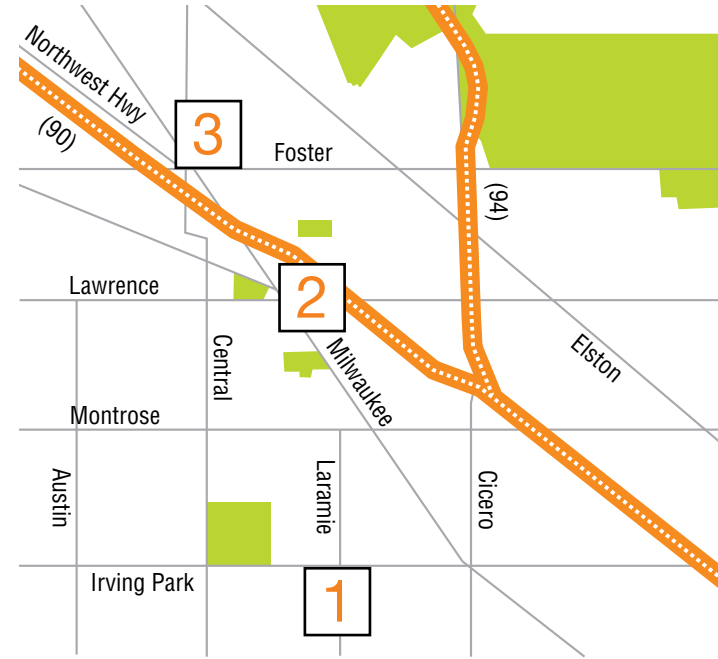

Lakeview Map

“When you slow down enough to sculpt,
you discover all kinds of things
you never noticed before.”

—Karen Jobe

Artist Locations

Portage Park

1

FISHER STOLZ
4901 W. Irving Park
Six Corners Association

MICHAEL YOUNG
4750 N. Broadway
Uptown United / SSA #34 / Crew Bar + Grill

Rogers Park

5

LESLIE BRUNING
7516 N. Clark
Rogers Park Business Alliance

“Sculpture occupies real space like we do... you walk around it and relate to it almost as another person or another object”

—Chuck Close

Portage Park, Jefferson Park and Gladstone Park

Uptown and Rogers Park

2014 Artist Locations

- 1 RON GARD
- 2 TED SITTING CROW GARNER
- 3 MICHAEL GRUCZA
- 4 TERENCE KARPOWICZ
- 5 RICHARD KIEBDAJ
- 6 GARY KULAK
- 7 MICKI LEMIEUX
- 8 PAT MCDONALD
- 9 J. CHRISTOPHER NEWMAN
- 10 JACI WILLIS
- 11 SHENCHENG XU
- 12 CHARLES YOST
- 13 ANDREW ARVANETES
- 14 GORDON TECH COLLEGE PREP
- 15 DUSTY FOLWARCZNY
- 16 JAMES HAVENS
- 17 RAY KATZ
- 18 JOEY MANSON
- 19 BOYAN MARINOV
- 20 NATHAN PIERCE
- 21 PAMELA REITHMEIER
- 22 BRUCE WHITE
- 23 FISHER STOLZ
- 24 GUS & LINA OCAMPOSILVA
- 25 FREDERICK NAPOLI
- 26 MICHAEL YOUNG
- 27 LESLIE BRUNING