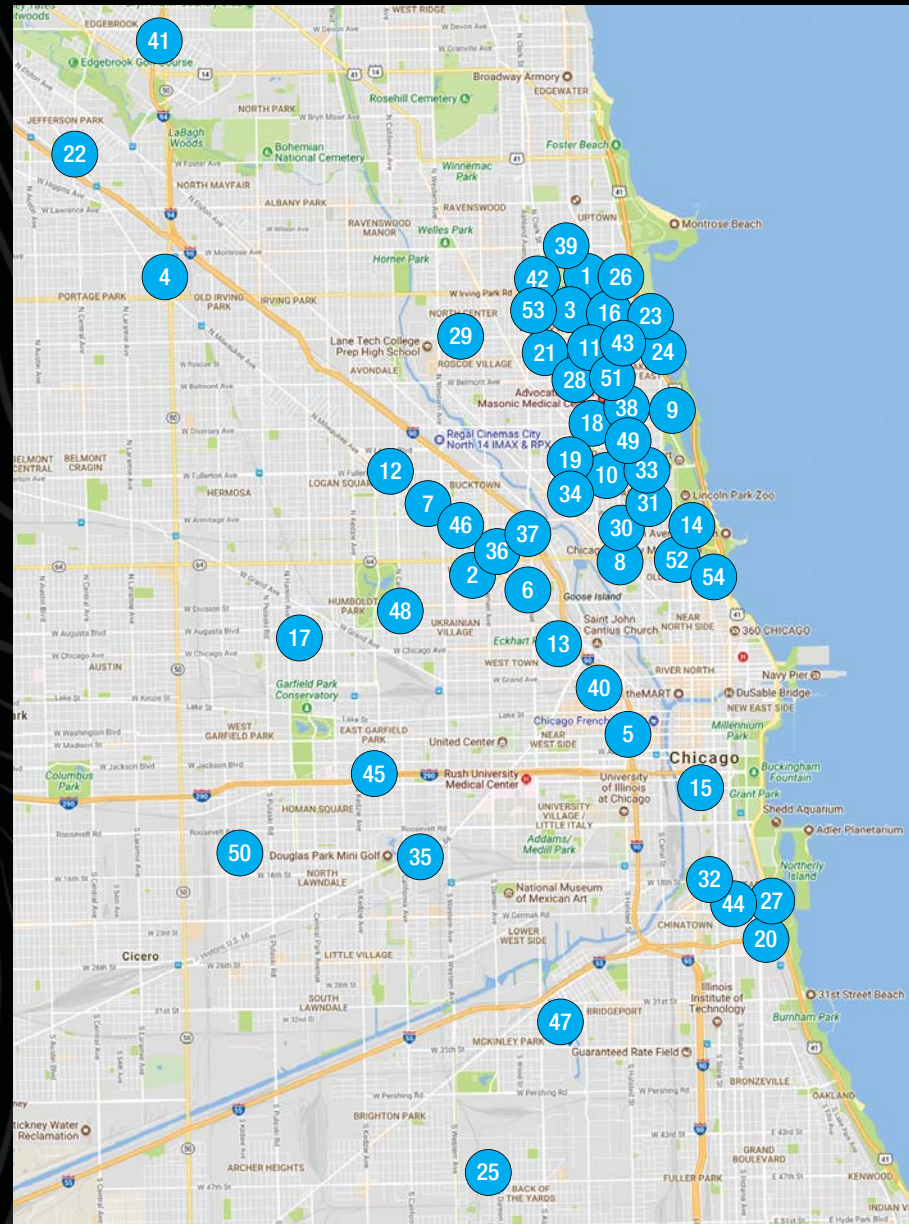

Chicago Sculpture Exhibit IS EXPANDING...

The **Chicago Sculpture Exhibit** continues to expand in new locations each year. We would be happy to meet with you to discuss the program and the many opportunities available to sponsors. Each of our sponsors, staff/volunteers and artists are professionals who are working to ensure a quality experience for everyone involved. Call CSE today to schedule a time to learn how CSE can benefit your neighborhood.

2018

17TH ANNUAL